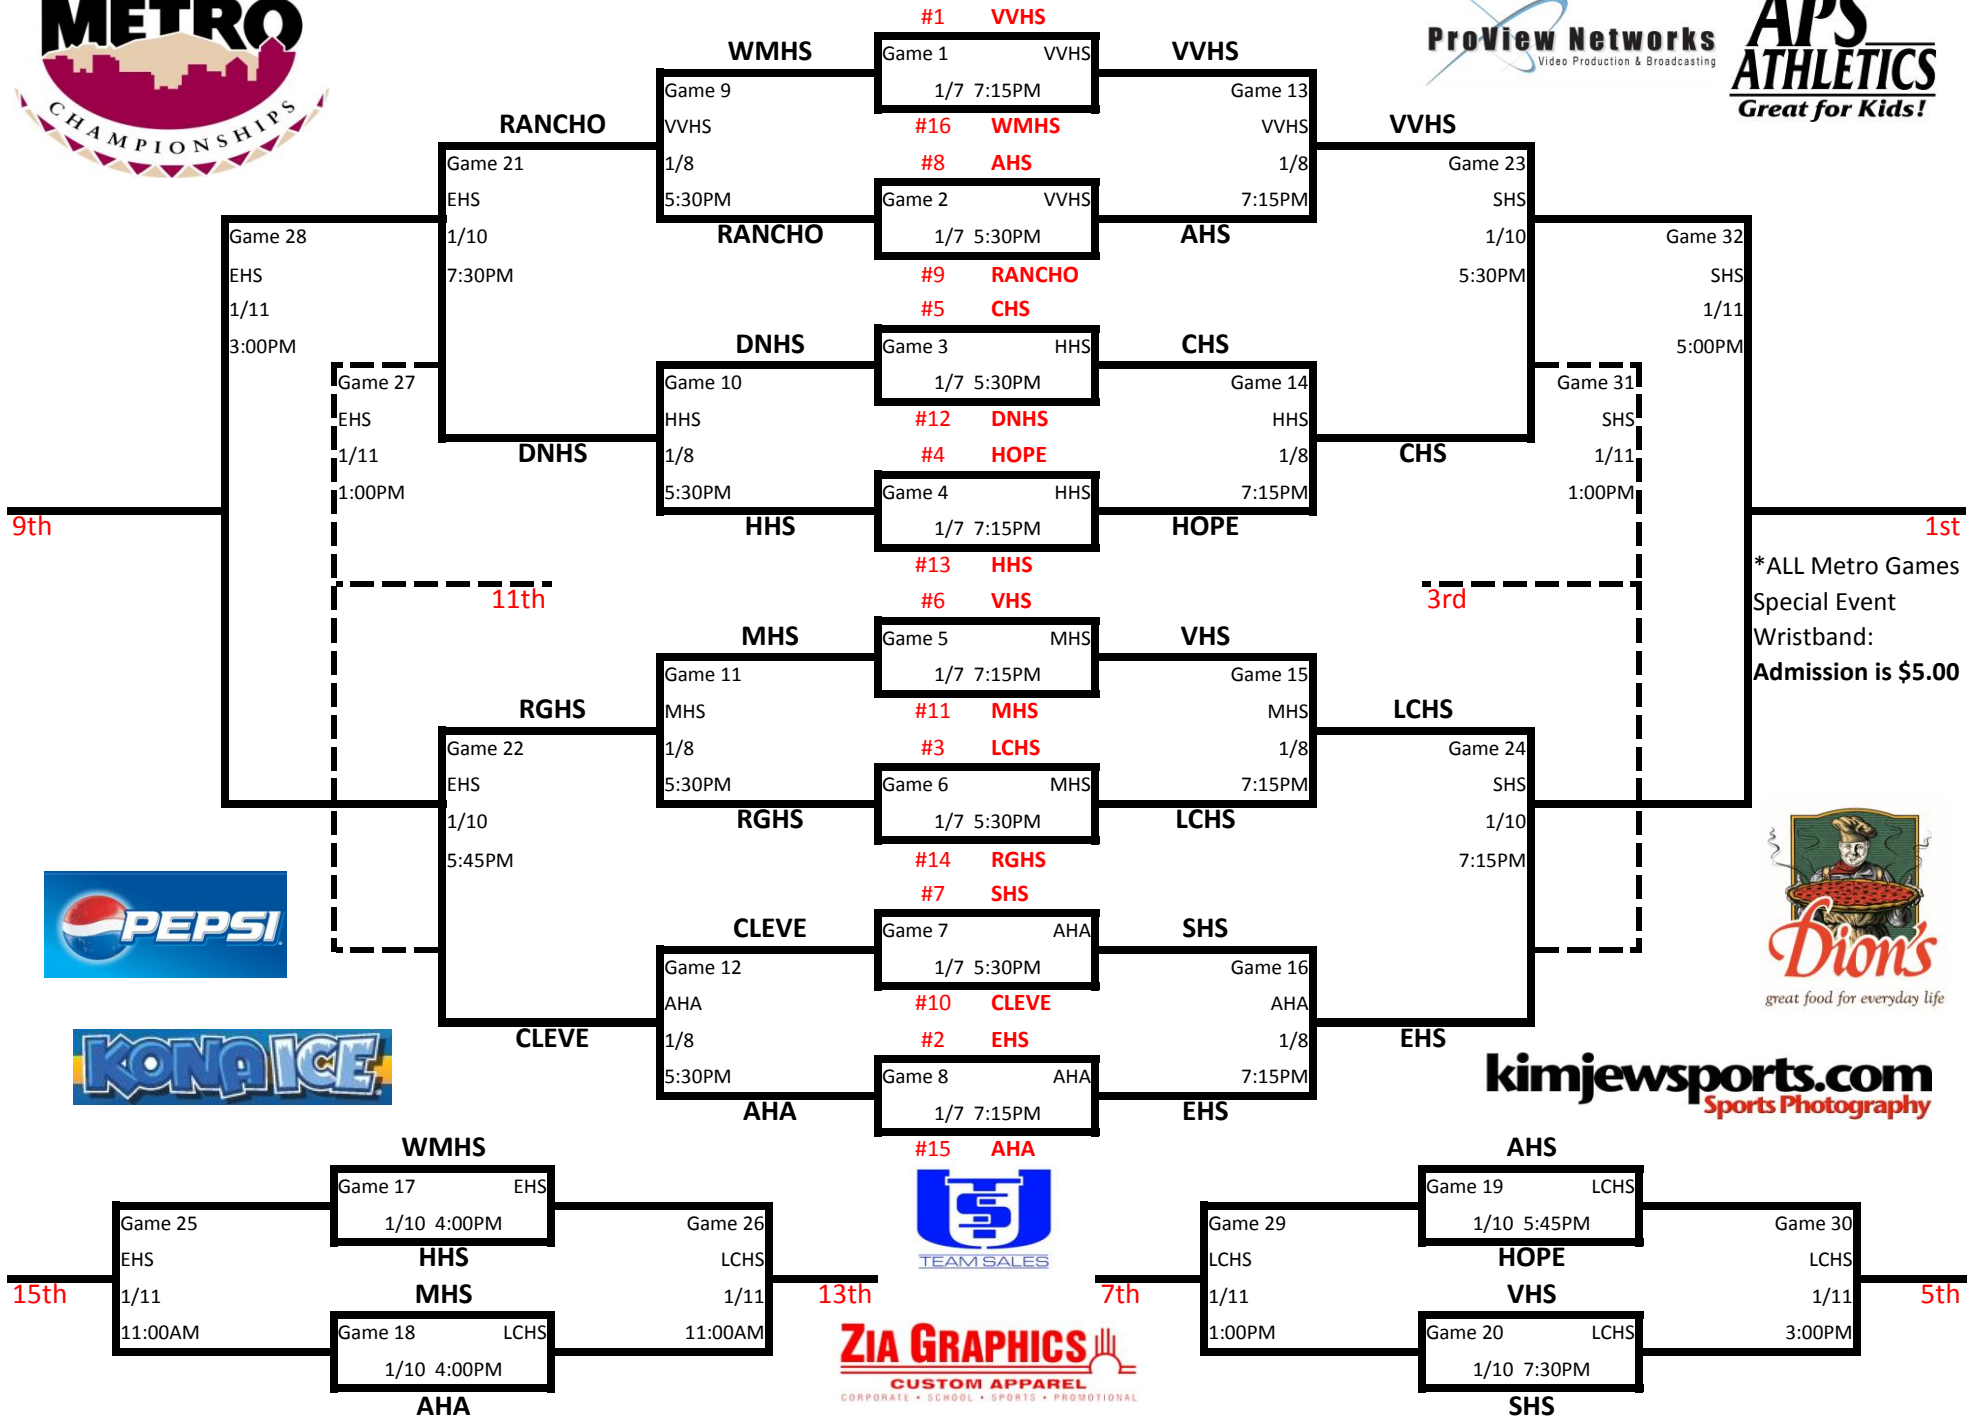

2013-2014 Metro Girls Basketball Championships

Game Number	Date	Boys Games				Game Number	Date	Girls Games			
		HOME	AWAY	Site	Time			HOME	AWAY	Site	Time
1	1/7/2014	VHS	LCHS	VHS	7:15PM	1	1/7/2014	VVHS	WMHS	VVHS	7:15PM
2	1/7/2014	MHS	CLEVE	VHS	5:30PM	2	1/7/2014	AHS	RANCHO	VVHS	5:30PM
3	1/7/2014	HHS	RANCHO	DNHS	5:30PM	3	1/7/2014	CHS	DNHS	HHS	5:30PM
4	1/7/2014	HOPE	DNHS	DNHS	7:15PM	4	1/7/2014	HOPE	HHS	HHS	7:15PM
5	1/7/2014	AHA	CHS	CHS	7:15PM	5	1/7/2014	VHS	MHS	MHS	7:15PM
6	1/7/2014	VVHS	AHS	CHS	5:30PM	6	1/7/2014	LCHS	RGHS	MHS	5:30PM
7	1/7/2014	WMHS	EHS	WMHS	7:15PM	7	1/7/2014	SHS	CLEVE	AHA	5:30PM
8	1/7/2014	SHS	RGHS	WMHS	5:30PM	8	1/7/2014	EHS	AHA	AHA	7:15PM
9	1/8/2014	LCHS	MHS	VHS	5:30PM	9	1/8/2014	WMHS	RANCHO	VVHS	5:30PM
10	1/8/2014	HHS	DNHS	DNHS	5:30PM	10	1/8/2014	DNHS	HHS	HHS	5:30PM
11	1/8/2014	CHS	AHS	CHS	5:30PM	11	1/8/2014	MHS	RGHS	MHS	5:30PM
12	1/8/2014	WMHS	RGHS	WMHS	5:30PM	12	1/8/2014	CLEVE	AHA	AHA	5:30PM
13	1/8/2014	VHS	CLEVE	VHS	7:15PM	13	1/8/2014	VVHS	AHS	VVHS	7:15PM
14	1/8/2014	RANCHO	HOPE	DNHS	7:15PM	14	1/8/2014	CHS	HOPE	HHS	7:15PM
15	1/8/2014	AHA	VVHS	CHS	7:15PM	15	1/8/2014	VHS	LCHS	MHS	7:15PM
16	1/8/2014	EHS	SHS	WMHS	7:15PM	16	1/8/2014	SHS	EHS	AHA	7:15PM
17	1/10/2014	MHS	DNHS	RGHS	4:00PM	17	1/10/2014	WMHS	HHS	EHS	4:00PM
18	1/10/2014	AHS	WMHS	VHS	4:00PM	18	1/10/2014	MHS	AHA	LCHS	4:00PM
19	1/10/2014	CLEVE	RANCHO	VHS	5:45PM	19	1/10/2014	AHS	HOPE	LCHS	5:45PM
20	1/10/2014	VVHS	EHS	VHS	7:30PM	20	1/10/2014	VHS	SHS	LCHS	7:30PM
21	1/10/2014	LCHS	HHS	RGHS	7:30PM	21	1/10/2014	RANCHO	DNHS	EHS	7:30PM
22	1/10/2014	CHS	RGHS	RGHS	5:45PM	22	1/10/2014	RGHS	CLEVE	EHS	5:45PM
23	1/10/2014	VHS	HOPE	AHS	5:30PM	23	1/10/2014	VVHS	CHS	SHS	5:30PM
24	1/10/2014	AHA	SHS	AHS	7:15PM	24	1/10/2014	LCHS	EHS	SHS	7:15PM
25	1/11/2014			RGHS	11:00AM	25	1/11/2014			EHS	11:00AM
26	1/11/2014			AHS	11:00AM	26	1/11/2014			LCHS	11:00AM
27	1/11/2014			RGHS	1:00PM	27	1/11/2014			EHS	1:00PM
28	1/11/2014			RGHS	3:00PM	28	1/11/2014			EHS	3:00pm
29	1/11/2014			AHS	1:00PM	29	1/11/2014			LCHS	1:00PM
30	1/11/2014			AHS	3:00PM	30	1/11/2014			LCHS	3:00PM
31	1/11/2014			SHS	3:00PM	31	1/11/2014			SHS	1:00PM
32	1/11/2014			SHS	7:00PM	32	1/11/2014			SHS	5:00PM