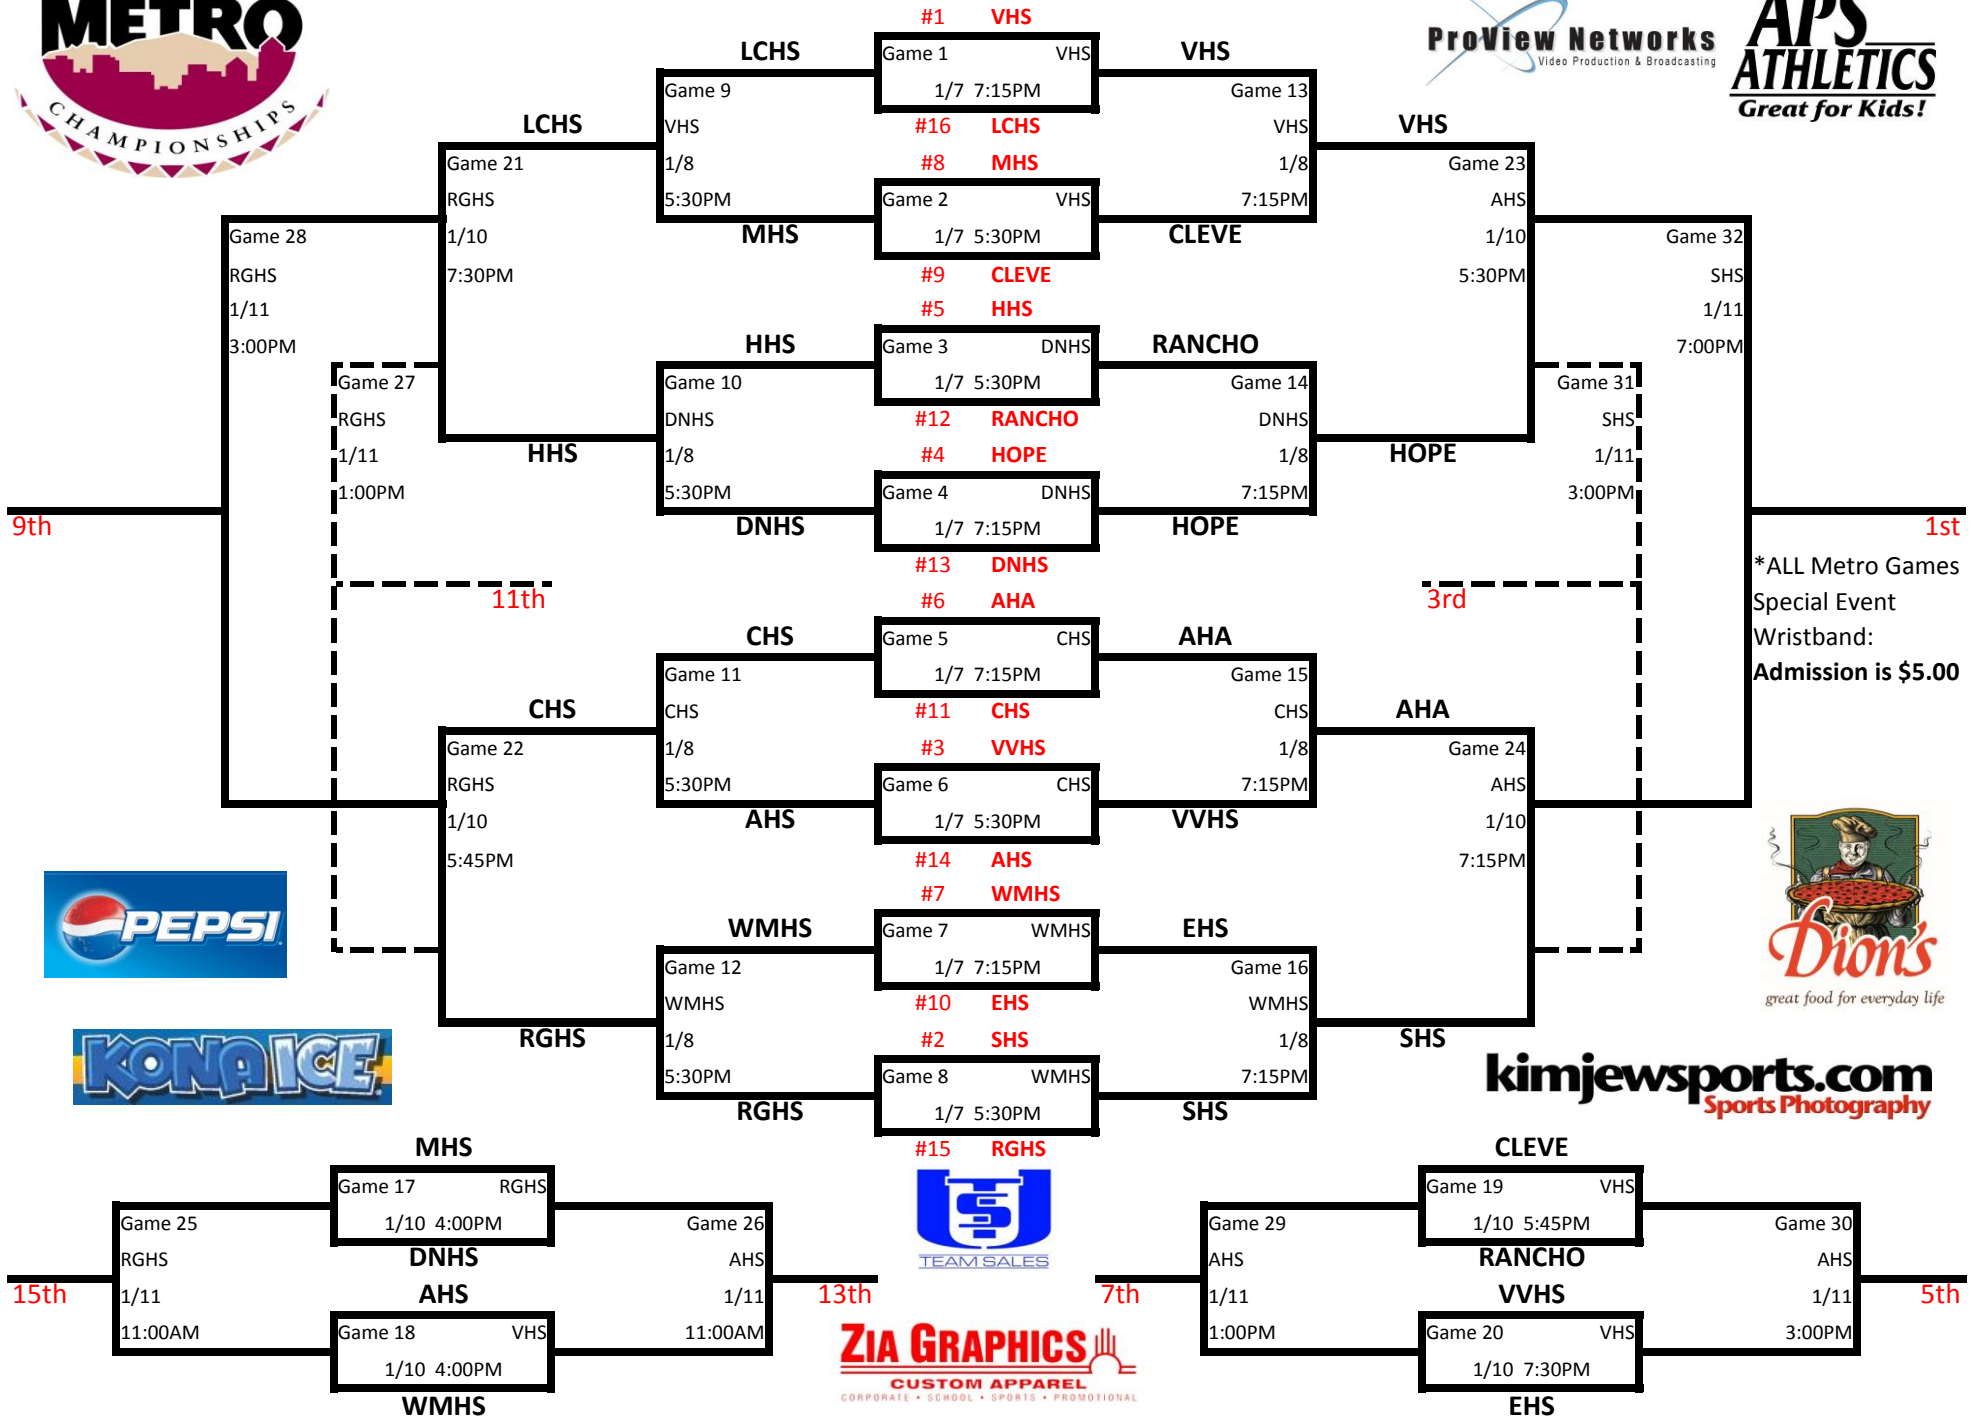

2013-2014 Metro Boys Basketball Championships

\*ALL Metro Games  
Special Event  
Wristband:  
Admission is \$5.00

9th

11th

3rd

1st

15th

13th